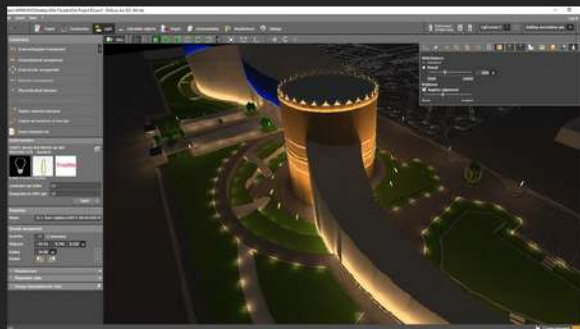

IRIS  CRISTAL
BOHEMIA

sylcom®

GET YOUR PROJECT DESIGNED WITH

DIALux

WITH DIALUX EVO YOU PLAN, CALCULATE AND VISUALISE LIGHT FOR INDOOR AND OUTDOOR AREAS. FROM ENTIRE BUILDINGS AND INDIVIDUAL ROOMS TO CAR PARKS OR STREET AND EMERGENCY LIGHTING. WITH THE REAL LUMINAIRES OF OUR DIALUX MEMBERS, YOU CREATE A UNIQUE ATMOSPHERE AND CONVINCE WITH AN INDIVIDUAL LIGHTING PROJECT.